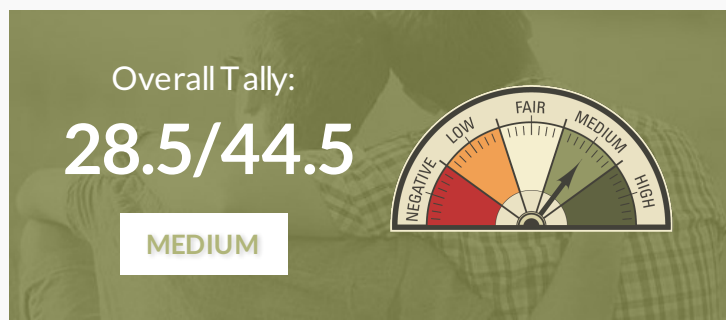

DELAWARE'S EQUALITY PROFILE

Quick Facts About Delaware

Delaware's LGBTQ Policy Tally

MAP's "LGBTQ Policy Tally" examines each state's LGBTQ policy climate, as measured by over 35 pro- or anti-LGBTQ laws and policies. These laws are grouped into seven major categories: relationship and parental recognition; non-discrimination; religious exemptions; LGBTQ youth; healthcare; criminal justice; and the ability for transgender people to correct name and gender markers on identity documents. See the state's full profile for more detailed information.